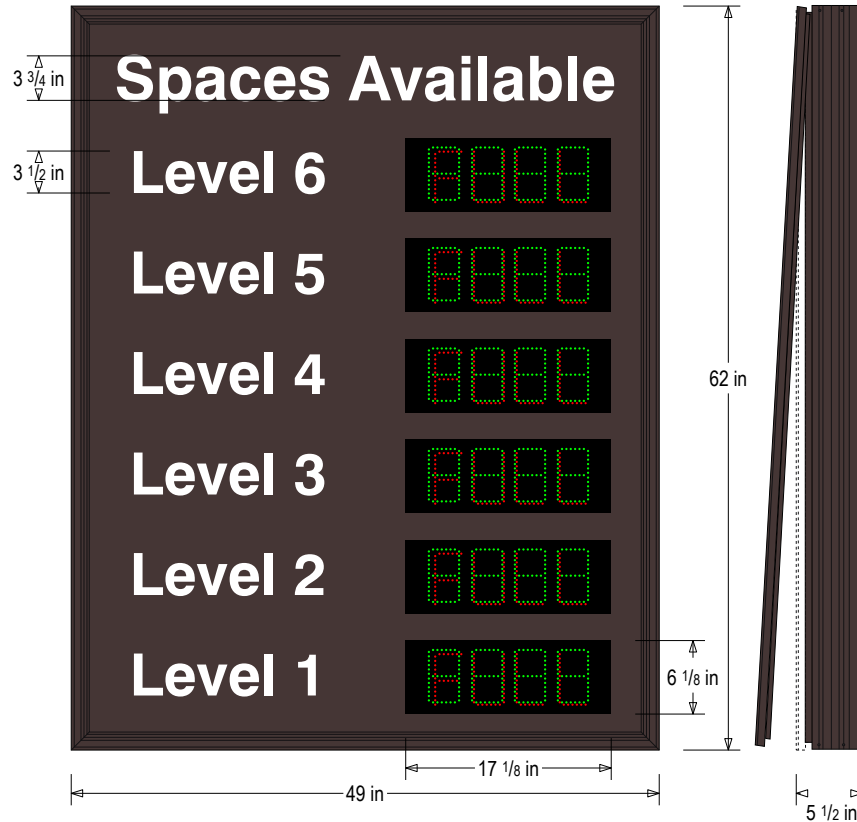

PRODUCT ID: 29448

Space Available Sign

MODEL

SA6249GR-06/120-277VAC

DIMENSIONS

62" H x 49" W x 5.5" D (est. 171.836 lbs)

CLASS

Class: SA Series

Face Material: 1/8" thick routed aluminum panel.

Faces: Single Faced Sign

Finish: Duranodic Bronze

Graphic: Vinyl applied graphic

Number of Displays: (6)

ELECTRICAL

Input Voltage: 120-277 VAC

UL/cUL Listed: Listed for wet locations

MESSAGE

Color: White reflective vinyl (7812)

Display Type: 718 Green 7-Seg | Red FULL Display

Font: Swiss 721 Bold BT

Sign Messages: See message table below

MESSAGE	LED/COLOR	HEIGHT	AMPS
Spaces Available Level 6-1	White Reflective Vinyl	3.75", 3.5"	0.000-0.000
4-digit Seven Segment w/ FULL (6)	Green, Red Wide Angle LED	4.5"	0.177-0.077

NOTE: Above messages are independently controlled.

Product View

NOTE: Sign image may not exactly represent the finished product. For illustration purposes only.

Seven Segment Display Functions

FULL

Frame Detail