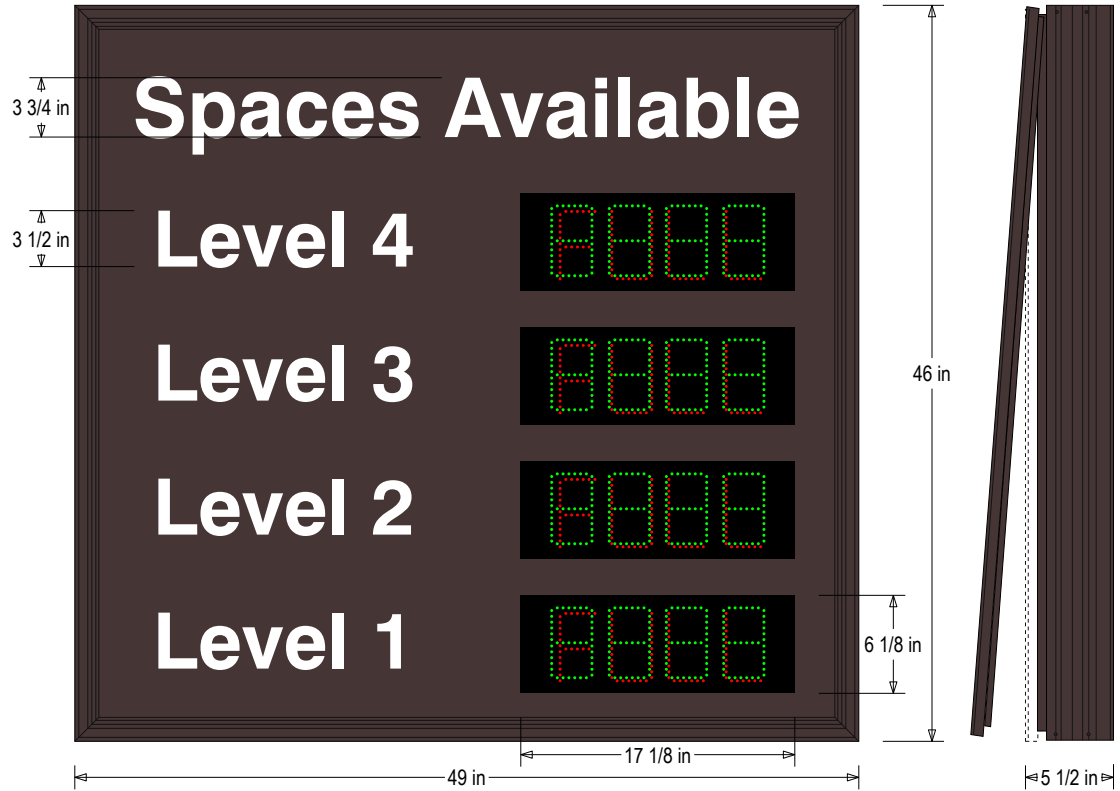

Face Material: 1/8" thick routed aluminum panel.

Faces: Single Faced Sign

Finish: Duranodic Bronze

Graphic: Vinyl applied graphic

Number of Displays: (4)

ELECTRICAL

Input Voltage: 120-277 VAC

UL/cUL Listed: Listed for wet locations

MESSAGE

Color: White reflective vinyl (7812)

Display Type: 718 Green 7-Seg | Red FULL Display

Font: Swiss 721 Bold BT

Sign Messages: See message table below

Product View

NOTE: Sign image may not exactly represent the finished product. For illustration purposes only.

MESSAGE	LED/COLOR	HEIGHT	AMPS
Spaces Available Level 1-4	White Reflective Vinyl	3.75", 3.5"	0.000-0.000
4-digit Seven Segment w/ FULL (4)	Green, Red Wide Angle LED	4.5"	0.177-0.077

NOTE: Above messages are independently controlled.

Seven Segment Display Functions

FULL

Frame Detail