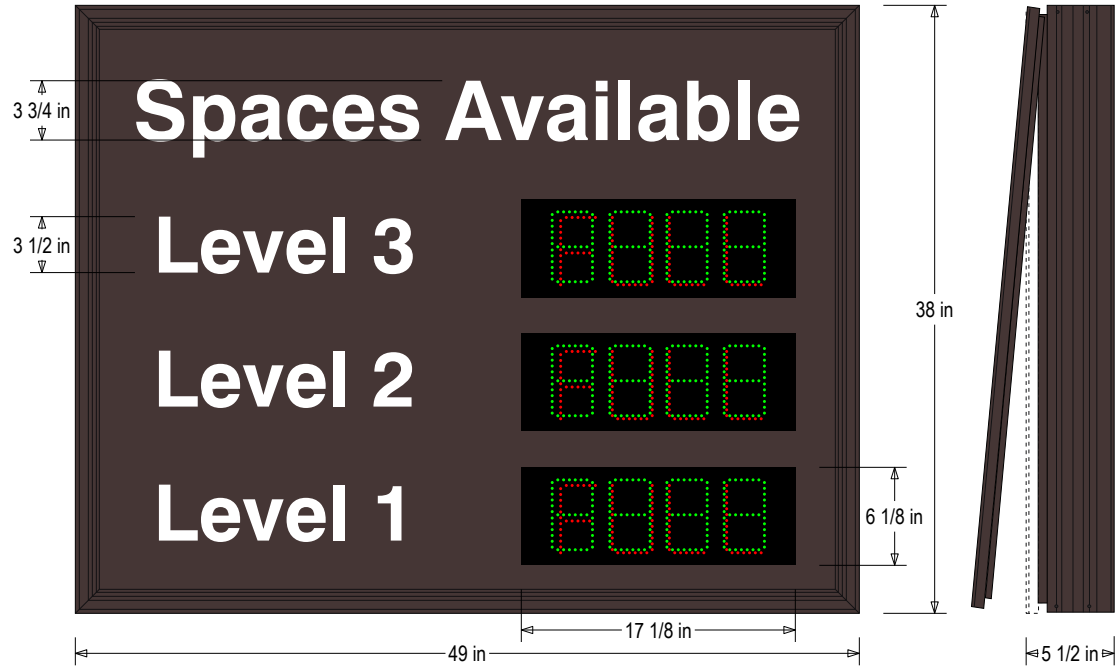

Face Material: 1/8" thick routed aluminum panel.

Faces: Single Faced Sign

Finish: Duranodic Bronze

Graphic: Vinyl applied graphic

Number of Displays: (3)

ELECTRICAL

Input Voltage: 120-277 VAC

UL/cUL Listed: Listed for wet locations

MESSAGE

Color: White reflective vinyl (7812)

Display Type: 718 Green 7-Seg | Red FULL Display

Font: Swiss 721 Bold BT

Sign Messages: See message table below

Product View

NOTE: Sign image may not exactly represent the finished product. For illustration purposes only.

MESSAGE	LED/COLOR	HEIGHT	AMPS
Spaces Available Level 3-1	White Reflective Vinyl	3.75", 3.5"	0.000-0.000
4-digit Seven Segment w/ FULL (3)	Green, Red Wide Angle LED	4.5"	0.177-0.077

NOTE: Above messages are independently controlled.

Seven Segment Display Functions

FULL

Frame Detail