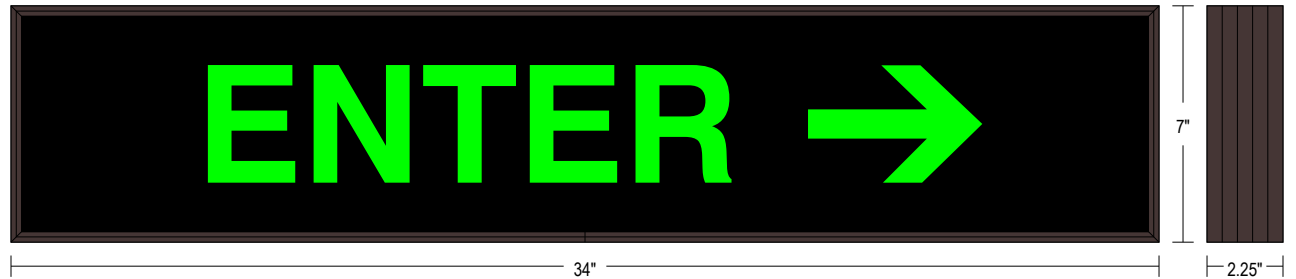

MESSAGE

Color: Black opaque

Font: Swiss 721 Bold BT

Illumination: Backlit with high intensity LEDs. Message blanks out when off

Sign Messages: See message table below

Product View

NOTE: Sign image may not exactly represent the finished product. For illustration purposes only.

MESSAGE	LED/COLOR	HEIGHT	AMPS
ENTER w/ Right Arrow	Green Wide Angle LED	3.5"	0.347-0.150

NOTE: Above messages are independently controlled.

Frame Detail