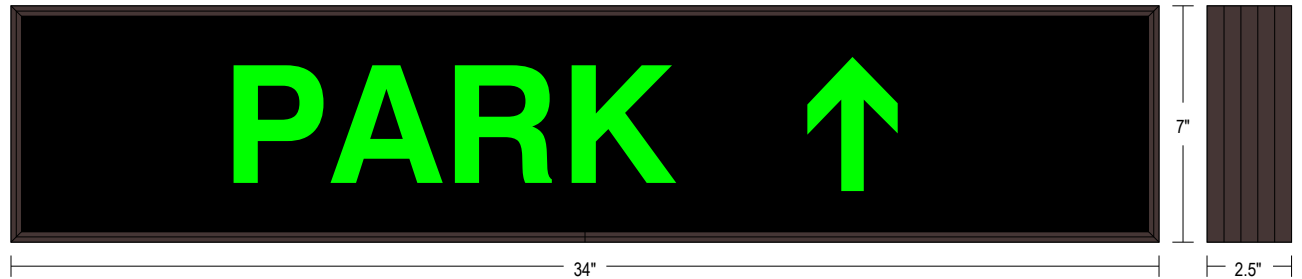

MESSAGE

Color: Black opaque

Font: Swiss 721 Bold BT

Illumination: Backlit with high intensity LEDs. Message blanks out when off

Sign Messages: See message table below

Product View

NOTE: Sign image may not exactly represent the finished product. For illustration purposes only.

MESSAGE	LED/COLOR	HEIGHT	AMPS
---------	-----------	--------	------

PARK w/ Up Arrow	Green Wide Angle LED	3.5", 4.0"	0.347-0.150
------------------	----------------------	------------	-------------

NOTE: Above messages are independently controlled.