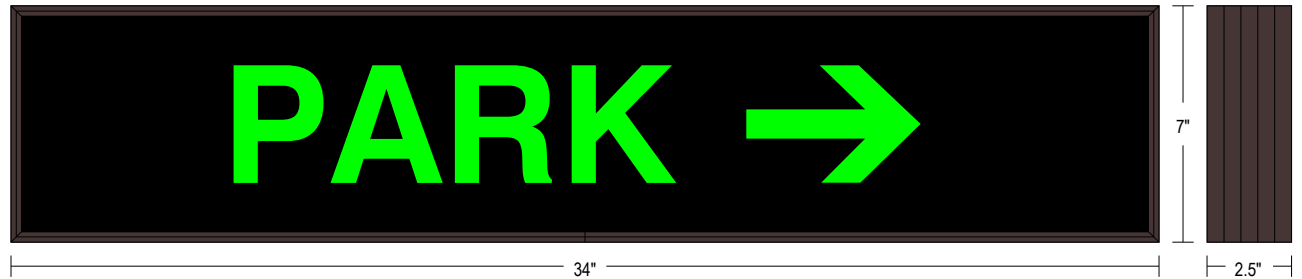

MESSAGE

Color: Black opaque

Font: Swiss 721 Bold BT

Illumination: Backlit with high intensity LEDs. Message blanks out when off

Sign Messages: See message table below

Product View

NOTE: Sign image may not exactly represent the finished product. For illustration purposes only.

MESSAGE	LED/COLOR	HEIGHT	AMPS
PARK w/ Right Arrow	Green Wide Angle LED	3.5"	0.347-0.150

NOTE: Above messages are independently controlled.

Frame Detail