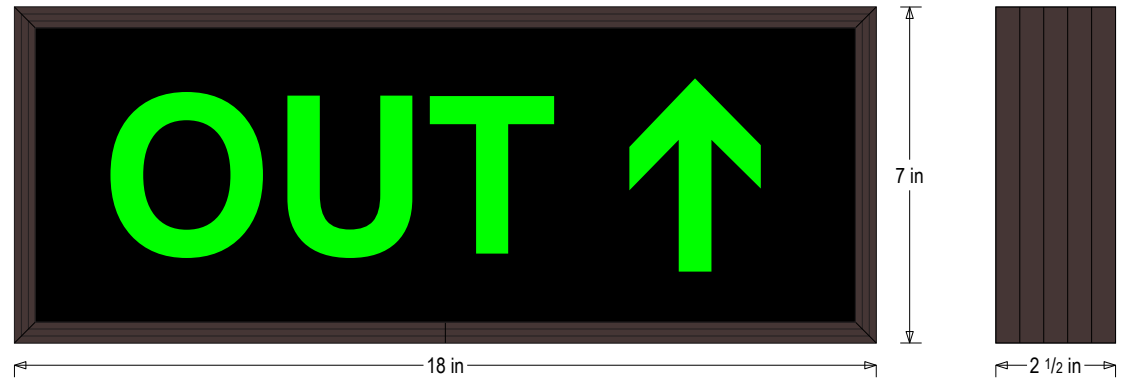

PRODUCT ID: 29360

Outdoor Blank-out LED Backlit Sign

MODEL

PHX718G-H431/120-277VAC

DIMENSIONS

7" H x 18" W x 2.5" D (est. 4.597 lbs)

CLASS

Class: PHX Series

Control Method: Switch (not included) or external relay.

CONSTRUCTION

Back Construction: 0.050" Lift-n-Shift Back

Cabinet: 1-piece, corrosion resistant, extruded aluminum frame, 2.5" deep.

Face Material: 1/8" thick, dark grey diffused acrylic

Faces: Single Faced Sign

Finish: Duranodic Bronze

Graphic: Printed graphic applied to surface

Mounting Channel: None

ELECTRICAL

Flashing: Not Included

Input Voltage: 120-277 VAC

UL/cUL Listed: Listed for wet locations

MESSAGE

Color: Black opaque

Font: Swiss 721 Bold BT

Illumination: Backlit with high intensity LEDs. Message blanks out when off

Sign Messages: See message table below

Product View

NOTE: Sign image may not exactly represent the finished product. For illustration purposes only.