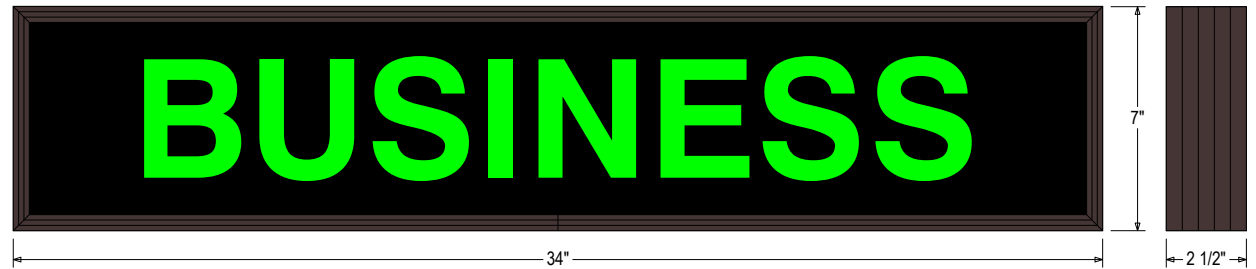

PRODUCT ID: 29119

Outdoor Blank-out LED Backlit Sign

MODEL

PHX734G-B751/120-277VAC

DIMENSIONS

7" H x 34" W x 2.5" D (est. 7.151 lbs)

CLASS

Class: PHX Series

MESSAGE

Color: Black opaque

Font: Swiss 721 Bold BT

Illumination: Backlit with high intensity LEDs. Message blanks out when off

Sign Messages: See message table below

Product View

NOTE: Sign image may not exactly represent the finished product. For illustration purposes only.