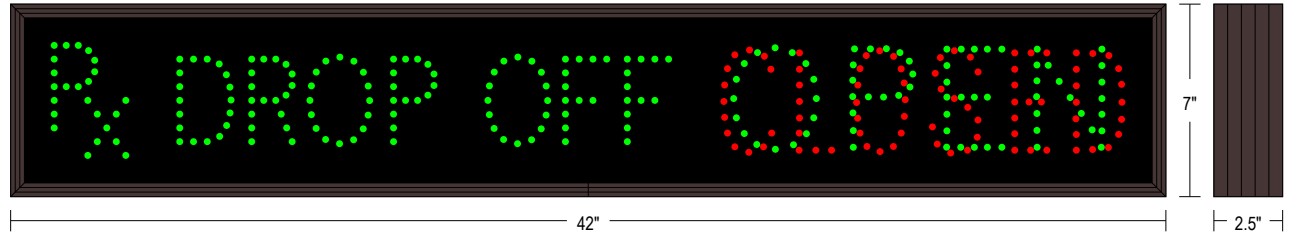

Faces: Single Faced Sign

Finish: Duranodic Bronze

Mounting Channel: None

ELECTRICAL

Flashing: Not Included

Input Voltage: 120-277 VAC

Photodimming: None

UL/cUL Listed: Listed for wet locations

MESSAGE

Illumination: Super bright direct view LEDs. Message blanks out when off.

Sign Messages: See message table below

Product View

NOTE: Sign image may not exactly represent the finished product. For illustration purposes only.

MESSAGE	LED/COLOR	HEIGHT	AMPS
RX DROP OFF	Green Wide Angle LED	3.0"	0.105-0.046
OPEN	Green Wide Angle LED	3.5"	0.055-0.024
CLOSED	Red Wide Angle LED	3.5"	0.041-0.018

NOTE: Above messages are independently controlled.