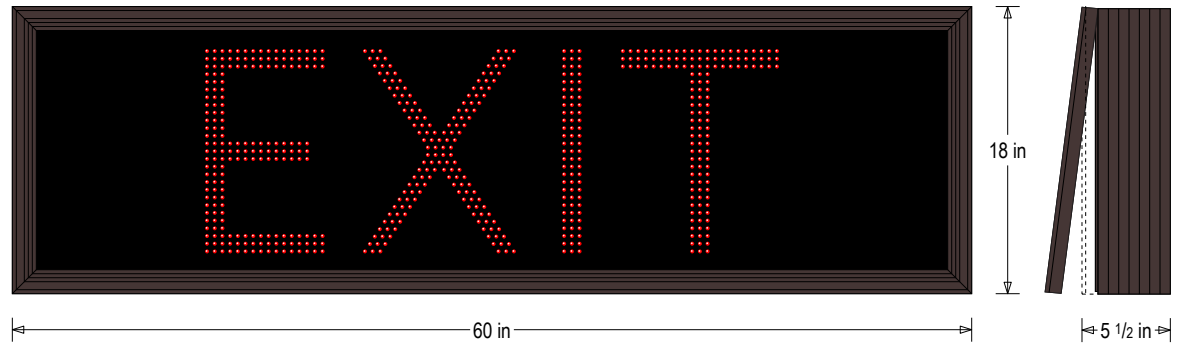

PRODUCT ID: 28603

Outdoor Blank-out LED Direct-view Sign

MODEL

TCL1860R-190TS/120-277VAC

DIMENSIONS

18" H x 60" W x 5.5" D (est. 57.242 lbs)

CLASS

CLASS: TCL Series

Control Method: Switch (not included) or external relay.

CONSTRUCTION

Back Construction: 0.125" Aluminum sheet

Cabinet: Corrosion resistant, extruded aluminum frame with a hinged face. 5.5" deep, mitered construction. Moisture absorbent interior coating.

Face Material: 1/8" impact resistant, smoke-tinted polycarbonate (5109)

Faces: Single Faced Sign

Finish: Duranodic Bronze

Mounting Channel: None

ELECTRICAL

Flashing: Not Included

Input Voltage: 120-277 VAC

Photodimming: None

UL/cUL Listed: Listed for wet locations

MESSAGE

Illumination: Super bright direct view LEDs. Message blanks out when off.

Sign Messages: See message table below

MESSAGE	LED/COLOR	HEIGHT	AMPS
EXIT	Red Wide Angle LED	12.5"	0.273-0.118

NOTE: Above messages are independently controlled.

Product View

NOTE: Sign image may not exactly represent the finished product. For illustration purposes only.