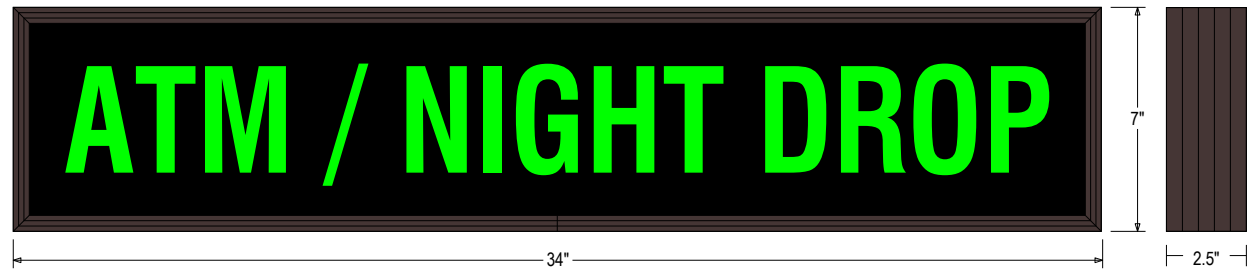

MESSAGE

Color: Black opaque

Font: Swiss 721 Bold Condensed BT

Illumination: Backlit with high intensity LEDs. Message blanks out when off

Sign Messages: See message table below

Product View

NOTE: Sign image may not exactly represent the finished product. For illustration purposes only.