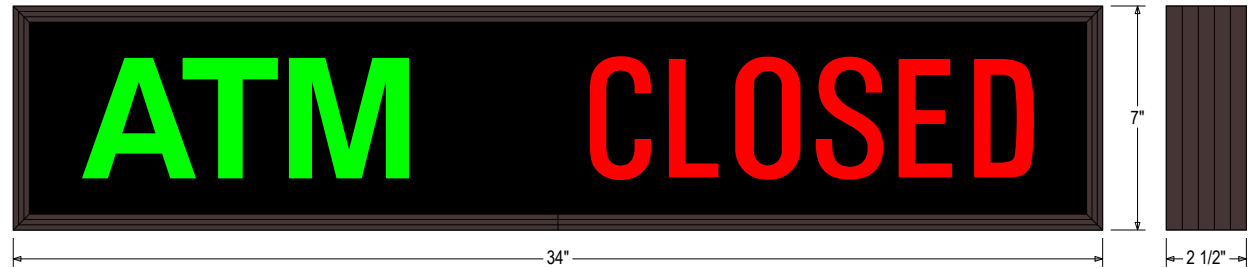

MESSAGE

Color: Black opaque

Font: Swiss 721 Bold BT

Illumination: Backlit with high intensity LEDs. Message blanks out when off

Sign Messages: See message table below

Product View

NOTE: Sign image may not exactly represent the finished product. For illustration purposes only.

MESSAGE	LED/COLOR	HEIGHT	AMPS
ATM	Green Wide Angle LED	3.75"	0.173-0.075
CLOSED	Red Wide Angle LED	3.75"	0.116-0.050

NOTE: Above messages are independently controlled.

Sample Display Options

Frame Detail