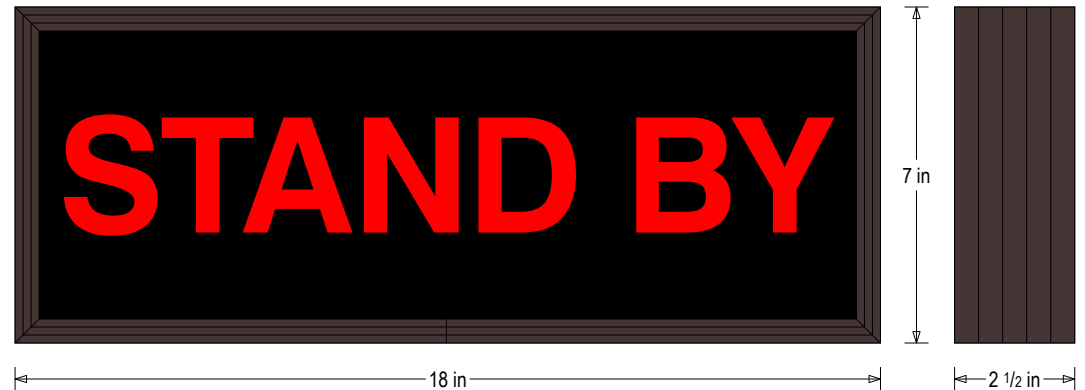

PRODUCT ID: 27495

Outdoor Blank-out LED Backlit Sign

MODEL

PHX718R-G188/120-277VAC

DIMENSIONS

7" H x 18" W x 2.5" D (est. 4.242 lbs)

CLASS

Class: PHX Series

Control Method: Switch (not included) or external relay.

CONSTRUCTION

Back Construction: 0.050" Lift-n-Shift Back

Cabinet: 1-piece, corrosion resistant, extruded aluminum frame, 2.5" deep.

Face Material: 1/8" thick, dark grey diffused acrylic

Faces: Single Faced Sign

Finish: Duranodic Bronze

Graphic: Printed graphic applied to surface

Mounting Channel: None

ELECTRICAL

Flashing: Not Included

Input Voltage: 120-277 VAC

UL/cUL Listed: Listed for wet locations

MESSAGE

Color: Black opaque

Font: Swiss 721 Bold BT

Illumination: Backlit with high intensity LEDs. Message blanks out when off

Sign Messages: See message table below

MESSAGE	LED/COLOR	HEIGHT	AMPS
STAND BY	Red Wide Angle LED	2.5"	0.131-0.057

NOTE: Above messages are independently controlled.

Product View

NOTE: Sign image may not exactly represent the finished product. For illustration purposes only.