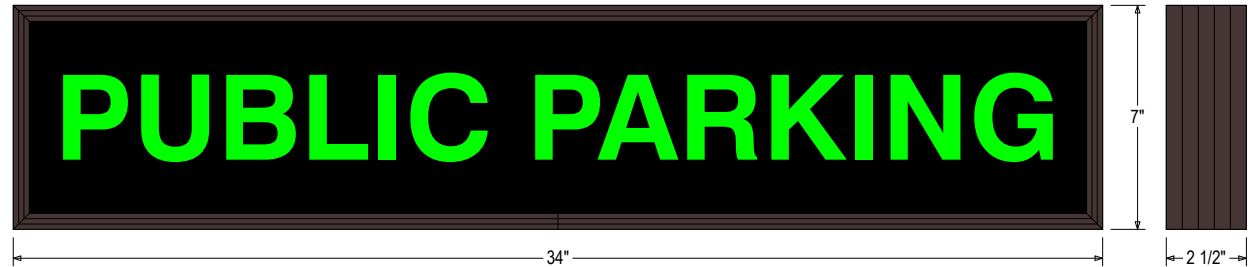

PRODUCT ID: 27360

Outdoor Blank-out LED Backlit Sign

MODEL

PHX734G-708/120-277VAC

DIMENSIONS

7" H x 34" W x 2.5" D (est. 7.151 lbs)

CLASS

Class: PHX Series

Control Method: Switch (not included) or external relay.

CONSTRUCTION

Back Construction: 0.050" Lift-n-Shift Back

Cabinet: 1-piece, corrosion resistant, extruded aluminum frame, 2.5" deep.

Face Material: 1/8" thick, dark grey diffused acrylic

Faces: Single Faced Sign

Finish: Duranodic Bronze

Graphic: Printed graphic applied to surface

Mounting Channel: None

ELECTRICAL

Flashing: Not Included

Input Voltage: 120-277 VAC

UL/cUL Listed: Listed for wet locations

MESSAGE

Color: Black opaque

Font: Swiss 721 Bold BT

Illumination: Backlit with high intensity LEDs. Message blanks out when off

Sign Messages: See message table below

Product View

NOTE: Sign image may not exactly represent the finished product. For illustration purposes only.