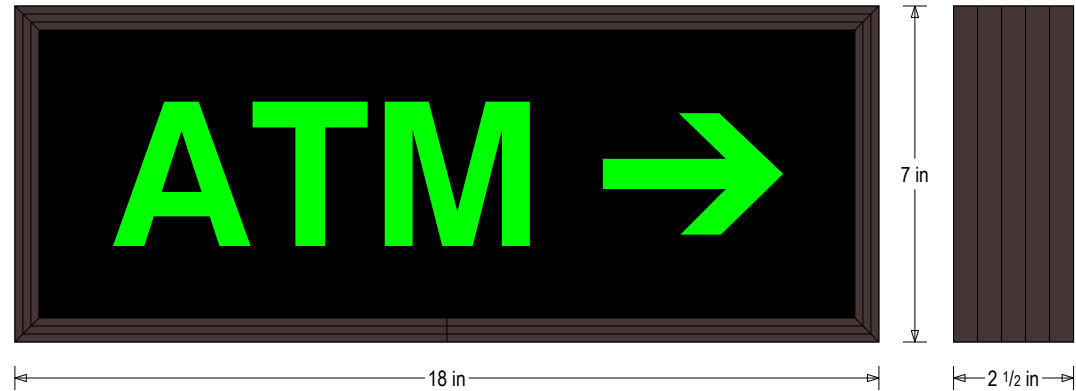

PRODUCT ID: 27346

Outdoor Blank-out LED Backlit Sign

MODEL

PHX718G-544/120-277VAC

DIMENSIONS

7" H x 18" W x 2.5" D (est. 4.242 lbs)

CLASS

Class: PHX Series

Control Method: Switch (not included) or external relay.

CONSTRUCTION

Back Construction: 0.050" Lift-n-Shift Back

Cabinet: 1-piece, corrosion resistant, extruded aluminum frame, 2.5" deep.

Face Material: 1/8" thick, dark grey diffused acrylic

Faces: Single Faced Sign

Finish: Duranodic Bronze

Graphic: Printed graphic applied to surface

Mounting Channel: None

ELECTRICAL

Flashing: Not Included

Input Voltage: 120-277 VAC

UL/cUL Listed: Listed for wet locations

MESSAGE

Color: Black opaque

Font: Swiss 721 Bold BT

Illumination: Backlit with high intensity LEDs. Message blanks out when off

Sign Messages: See message table below

MESSAGE	LED/COLOR	HEIGHT	AMPS
ATM w/ Right Arrow	Green Wide Angle LED	3.0"	0.195-0.084

NOTE: Above messages are independently controlled.

Product View

NOTE: Sign image may not exactly represent the finished product. For illustration purposes only.