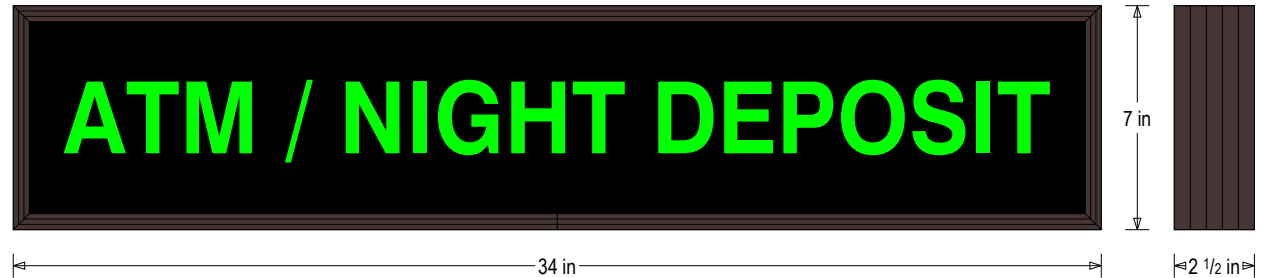

PRODUCT ID: 27110

Outdoor Blank-out LED Backlit Sign

MODEL

PHX734G-A658/120-277VAC

DIMENSIONS

7" H x 34" W x 2.5" D (est. 6.292 lbs)

CLASS

Class: PHX Series

Control Method: Switch (not included) or external relay.

CONSTRUCTION

Back Construction: 0.050" Lift-n-Shift Back

Cabinet: 1-piece, corrosion resistant, extruded aluminum frame, 2.5" deep.

Face Material: 1/8" thick, dark grey diffused acrylic

Faces: Single Faced Sign

Finish: Duranodic Bronze

Graphic: Printed graphic applied to surface

Mounting Channel: None

ELECTRICAL

Flashing: Not Included

Input Voltage: 120-277 VAC

UL/cUL Listed: Listed for wet locations

MESSAGE

Color: Black opaque

Font: Swiss 721 Bold BT

Illumination: Backlit with high intensity LEDs. Message blanks out when off

Sign Messages: See message table below

Product View

NOTE: Sign image may not exactly represent the finished product. For illustration purposes only.