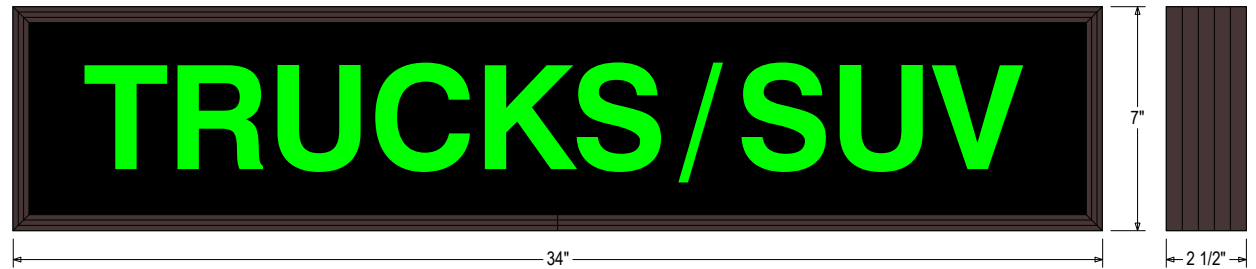

MESSAGE

Color: Black opaque

Font: Swiss 721 Bold BT

Illumination: Backlit with high intensity LEDs. Message blanks out when off

Sign Messages: See message table below

Product View

NOTE: Sign image may not exactly represent the finished product. For illustration purposes only.