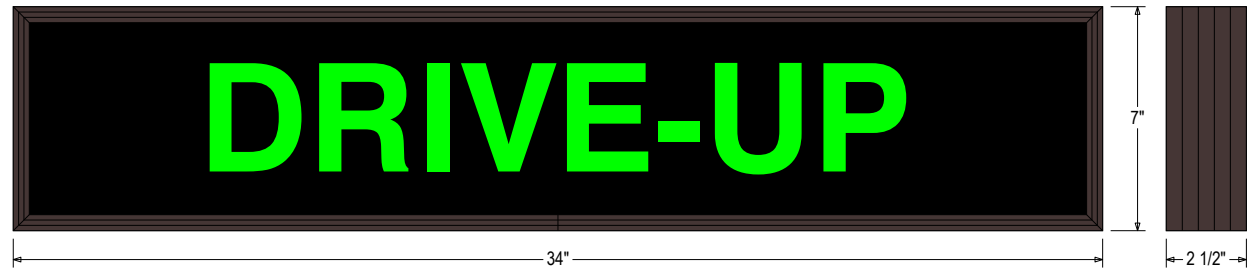

MESSAGE

Color: Black opaque

Font: Swiss 721 Bold BT

Illumination: Backlit with high intensity LEDs. Message blanks out when off

Sign Messages: See message table below

Product View

NOTE: Sign image may not exactly represent the finished product. For illustration purposes only.

MESSAGE	LED/COLOR	HEIGHT	AMPS
DRIVE-UP	Green Wide Angle LED	3.5"	0.347-0.150

NOTE: Above messages are independently controlled.

Frame Detail