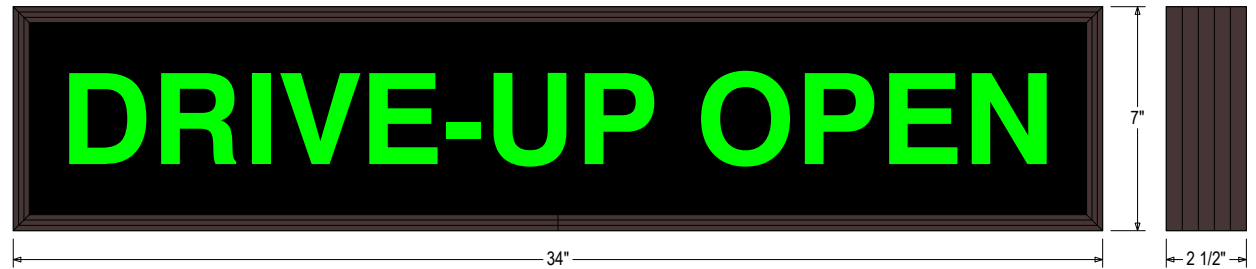

PRODUCT ID: 26960

Outdoor Blank-out LED Backlit Sign

MODEL

PHX734G-A587/120-277VAC

DIMENSIONS

7" H x 34" W x 2.5" D (est. 6.292 lbs)

CLASS

Class: PHX Series

MESSAGE

Color: Black opaque

Font: Swiss 721 Bold BT

Illumination: Backlit with high intensity LEDs. Message blanks out when off

Sign Messages: See message table below

Product View

NOTE: Sign image may not exactly represent the finished product. For illustration purposes only.

MESSAGE	LED/COLOR	HEIGHT	AMPS
DRIVE-UP OPEN	Green Wide Angle LED	3.0"	0.347-0.150

NOTE: Above messages are independently controlled.

Frame Detail