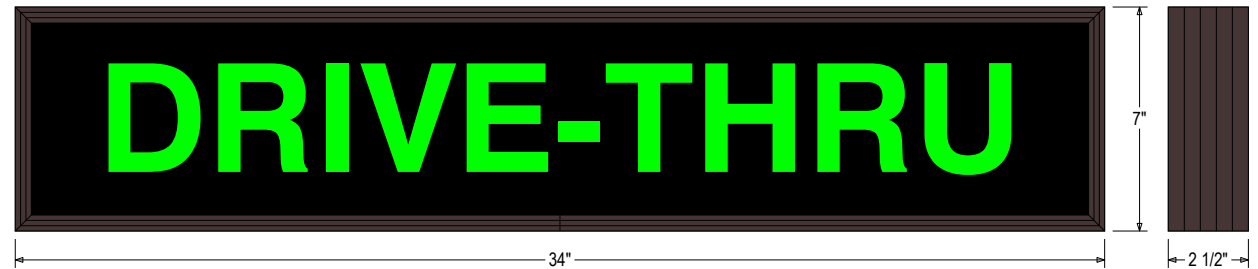

PRODUCT ID: 26959

Outdoor Blank-out LED Backlit Sign

MODEL

PHX734G-B846/120-277VAC

DIMENSIONS

7" H x 34" W x 2.5" D (est. 7.151 lbs)

CLASS

Class: PHX Series

Faces: Single Faced Sign

Finish: Duranodic Bronze

Graphic: Printed graphic applied to surface

Mounting Channel: None

ELECTRICAL

Flashing: Not Included

Input Voltage: 120-277 VAC

UL/cUL Listed: Listed for wet locations

MESSAGE

Color: Black opaque

Font: Swiss 721 Bold BT

Illumination: Backlit with high intensity LEDs. Message blanks out when off

Sign Messages: See message table below

Product View

NOTE: Sign image may not exactly represent the finished product. For illustration purposes only.

MESSAGE	LED/COLOR	HEIGHT	AMPS
DRIVE-THRU	Green Wide Angle LED	3.5"	0.347-0.150

NOTE: Above messages are independently controlled.

Frame Detail