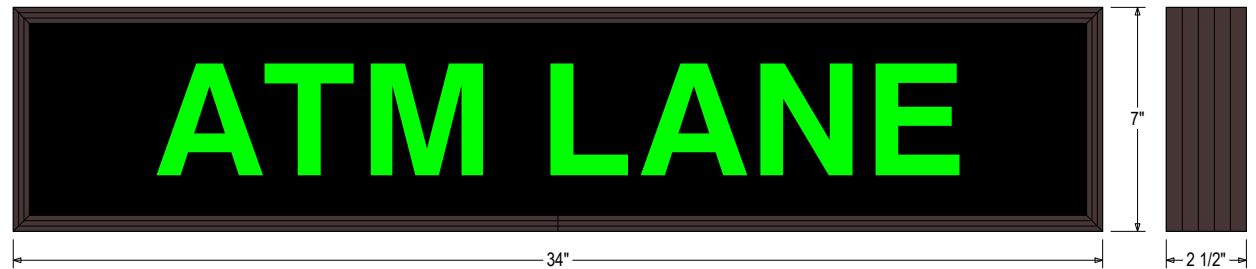

MESSAGE

Color: Black opaque

Font: Swiss 721 Bold BT

Illumination: Backlit with high intensity LEDs. Message blanks out when off

Sign Messages: See message table below

Product View

NOTE: Sign image may not exactly represent the finished product. For illustration purposes only.