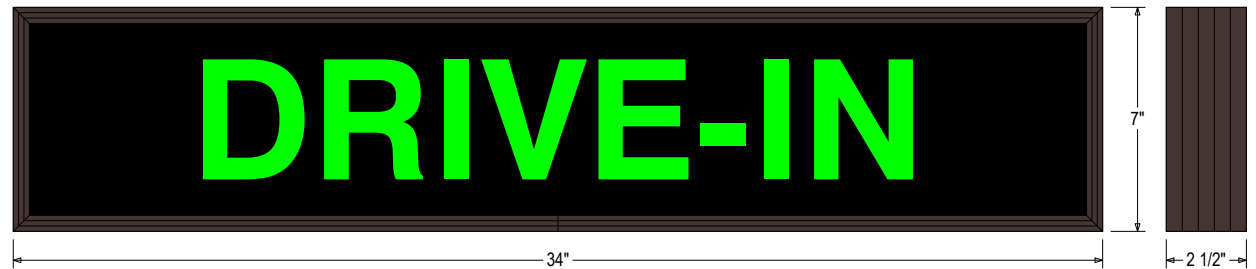

MESSAGE

Color: Black opaque

Font: Swiss 721 Bold BT

Illumination: Backlit with high intensity LEDs. Message blanks out when off

Sign Messages: See message table below

Product View

NOTE: Sign image may not exactly represent the finished product. For illustration purposes only.

MESSAGE	LED/COLOR	HEIGHT	AMPS
DRIVE-IN	Green Wide Angle LED	3.75"	0.347-0.150

NOTE: Above messages are independently controlled.

Frame Detail