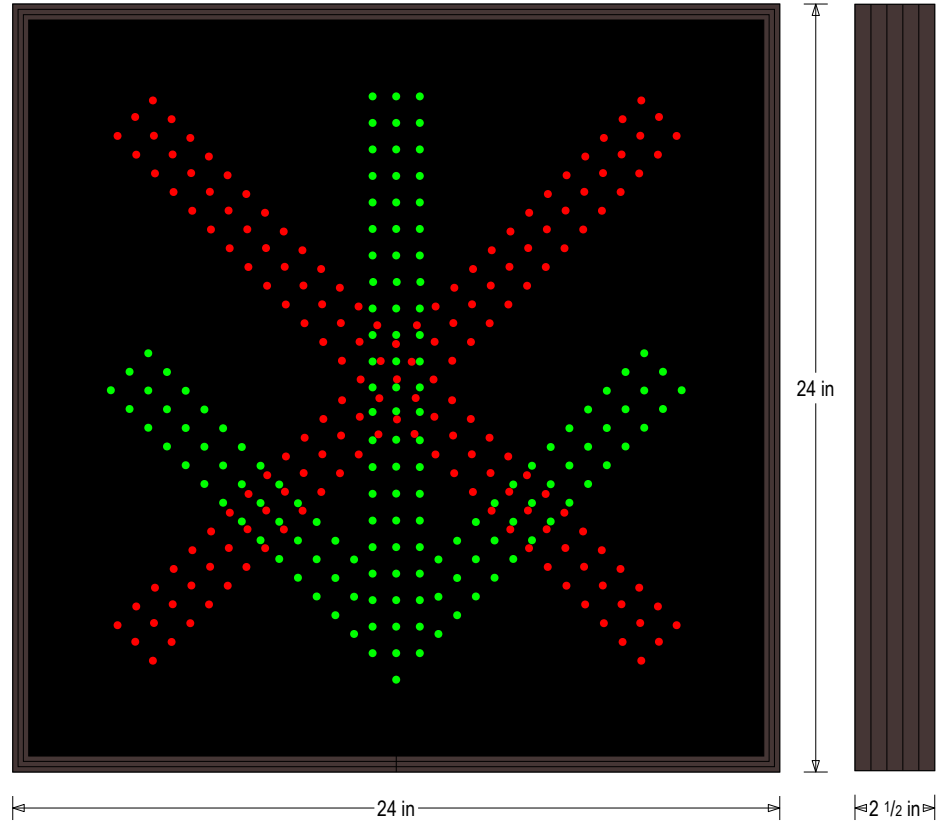

PRODUCT ID: 26118

Outdoor Blank-out LED Direct-view Sign

MODEL

TCL2424RG-175TS/120-277VAC

DIMENSIONS

24" H x 24" W x 2.5" D (est. 14.55 lbs)

CLASS

CLASS: TCL Series

Control Method: Switch (not included) or external relay.

CONSTRUCTION

Back Construction: 0.050" Lift-n-Shift Back

Cabinet: 1-piece, corrosion resistant, extruded aluminum frame, 2.5" deep.

Face Material: 1/8" impact resistant, smoke-tinted polycarbonate (5109)

Faces: Single Faced Sign

Finish: Duranodic Bronze

Mounting Channel: None

ELECTRICAL

Flashing: Not Included

Input Voltage: 120-277 VAC

Photodimming: None

UL/cUL Listed: Listed for wet locations

MESSAGE

Illumination: Super bright direct view LEDs. Message blanks out when off.

Sign Messages: See message table below

MESSAGE	LED/COLOR	HEIGHT	AMPS
X	Red Wide Angle LED	17.5"	0.079-0.034
DOWN ARROW	Green Wide Angle LED	18.25"	0.117-0.051

NOTE: Above messages are independently controlled.

Product View

NOTE: Sign image may not exactly represent the finished product. For illustration purposes only.