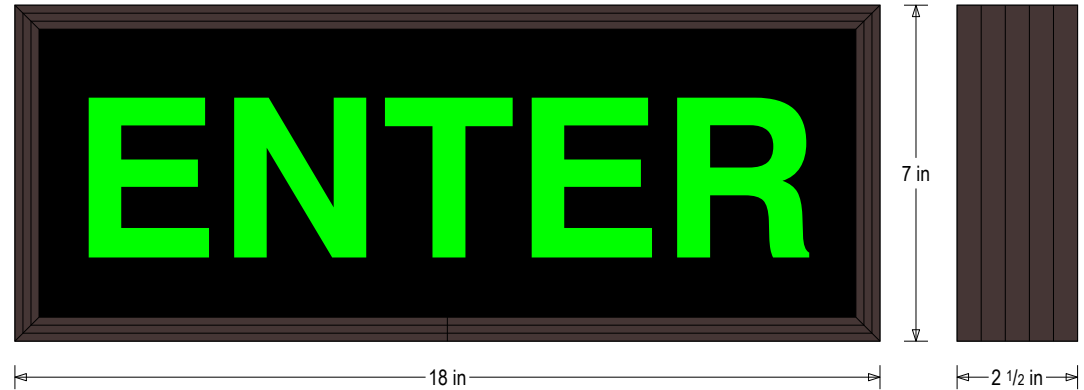

#### MESSAGE

Color: Black opaque

Font: Swiss 721 Bold BT

Illumination: Backlit with high intensity LEDs. Message blanks out when off

Sign Messages: See message table below

## Product View

NOTE: Sign image may not exactly represent the finished product. For illustration purposes only.

Frame Detail

MESSAGE	LED/COLOR	HEIGHT	AMPS
ENTER	Green Wide Angle LED	3.75"	0.195-0.084

NOTE: Above messages are independently controlled.