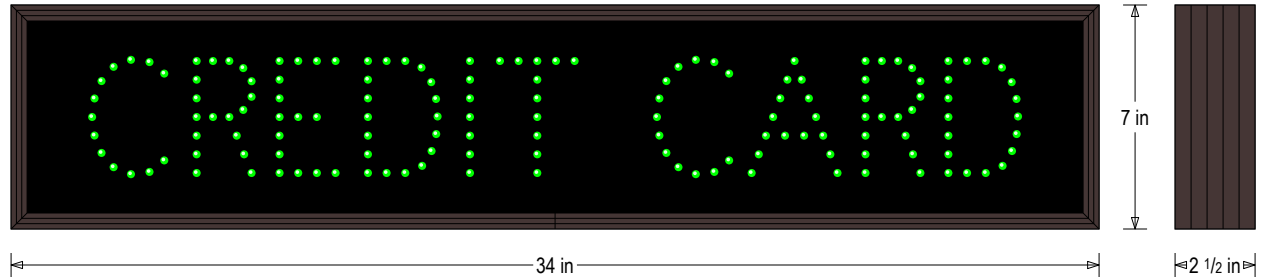

PRODUCT ID: 26061

Outdoor Blank-out LED Direct-view Sign

MODEL

TCL734G-A065/120-277VAC

DIMENSIONS

7" H x 34" W x 2.5" D (est. 7.795 lbs)

CLASS

CLASS: TCL Series

Faces: Single Faced Sign

Finish: Duranodic Bronze

Mounting Channel: None

ELECTRICAL

Flashing: Not Included

Input Voltage: 120-277 VAC

Photodimming: None

UL/cUL Listed: Listed for wet locations

MESSAGE

Illumination: Super bright direct view LEDs. Message blanks out when off.

Sign Messages: See message table below

Product View

NOTE: Sign image may not exactly represent the finished product. For illustration purposes only.

MESSAGE	LED/COLOR	HEIGHT	AMPS
CREDIT CARD	Green Wide Angle LED	3.5"	0.117-0.051

NOTE: Above messages are independently controlled.

Frame Detail