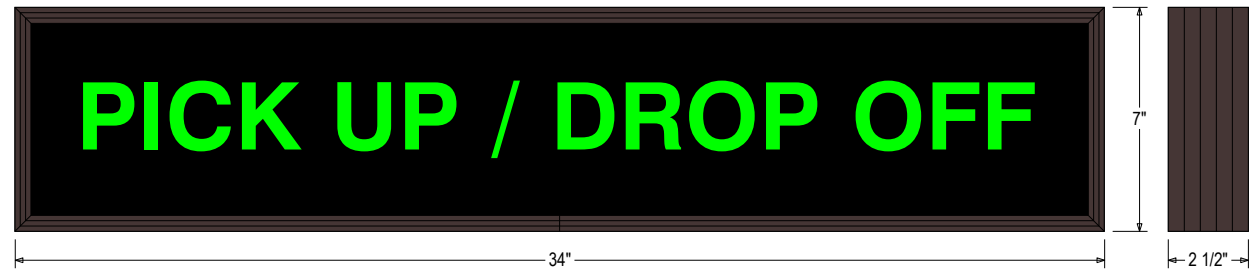

MESSAGE

Color: Black opaque

Font: Swiss 721 Bold BT

Illumination: Backlit with high intensity LEDs. Message blanks out when off

Sign Messages: See message table below

Product View

NOTE: Sign image may not exactly represent the finished product. For illustration purposes only.

MESSAGE	LED/COLOR	HEIGHT	AMPS
PICK UP/DROP OFF	Green Wide Angle LED	2.375"	0.827-0.358

NOTE: Above messages are independently controlled.

Frame Detail