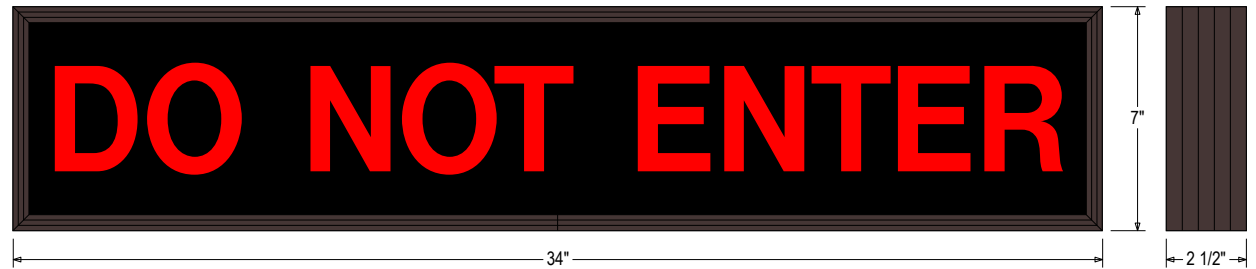

PRODUCT ID: 25932

Outdoor Blank-out LED Backlit Sign

MODEL

PHX734R-130/120-277VAC

DIMENSIONS

7" H x 34" W x 2.5" D (est. 6.367 lbs)

CLASS

Class: PHX Series

Control Method: Switch (not included) or external relay.

CONSTRUCTION

Back Construction: 0.050" Lift-n-Shift Back

Cabinet: 1-piece, corrosion resistant, extruded aluminum frame, 2.5" deep.

Face Material: 1/8" thick, dark grey diffused acrylic

Faces: Single Faced Sign

Finish: Duranodic Bronze

Graphic: Printed graphic applied to surface

Mounting Channel: None

ELECTRICAL

Flashing: Not Included

Input Voltage: 120-277 VAC

UL/cUL Listed: Listed for wet locations

MESSAGE

Color: Black opaque

Font: Swiss 721 Bold BT

Illumination: Backlit with high intensity LEDs. Message blanks out when off

Sign Messages: See message table below

Product View

NOTE: Sign image may not exactly represent the finished product. For illustration purposes only.