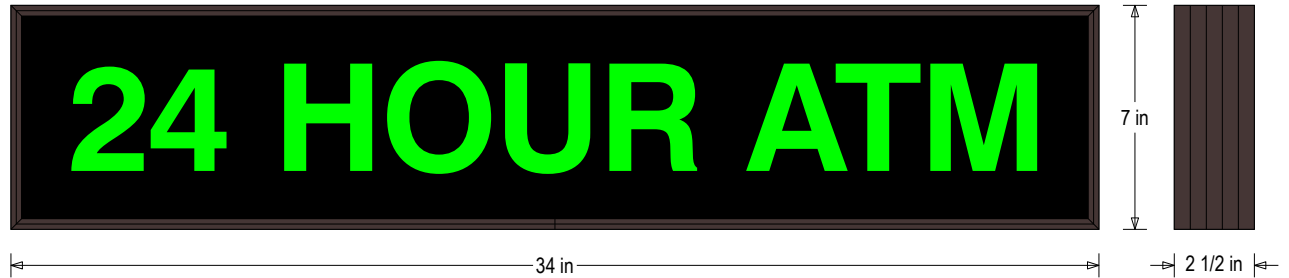

MESSAGE

Color: Black opaque

Font: Swiss 721 Bold BT

Illumination: Backlit with high intensity LEDs. Message blanks out when off

Sign Messages: See message table below

Product View

NOTE: Sign image may not exactly represent the finished product. For illustration purposes only.

MESSAGE	LED/COLOR	HEIGHT	AMPS
24 HOUR ATM	Green Wide Angle LED	3.5"	0.347-0.150

NOTE: Above messages are independently controlled.

Frame Detail