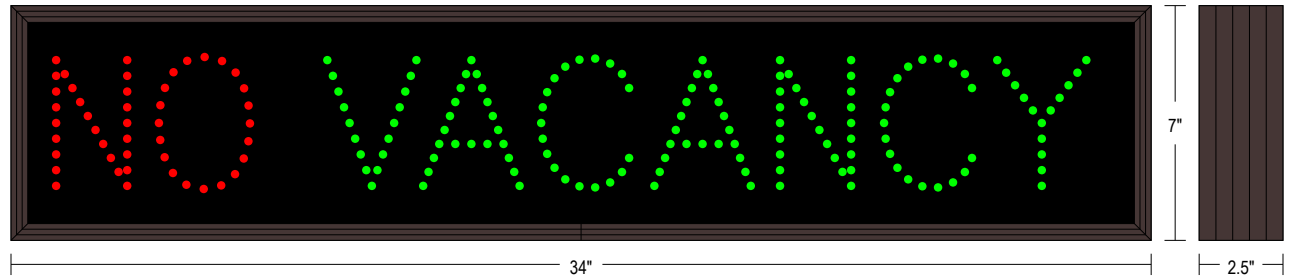

Faces: Single Faced Sign

Finish: Duranodic Bronze

Mounting Channel: None

ELECTRICAL

Flashing: Not Included

Input Voltage: 120-277 VAC

Photodimming: None

UL/cUL Listed: Listed for wet locations

MESSAGE

Illumination: Super bright direct view LEDs. Message blanks out when off.

Sign Messages: See message table below

Product View

NOTE: Sign image may not exactly represent the finished product. For illustration purposes only.