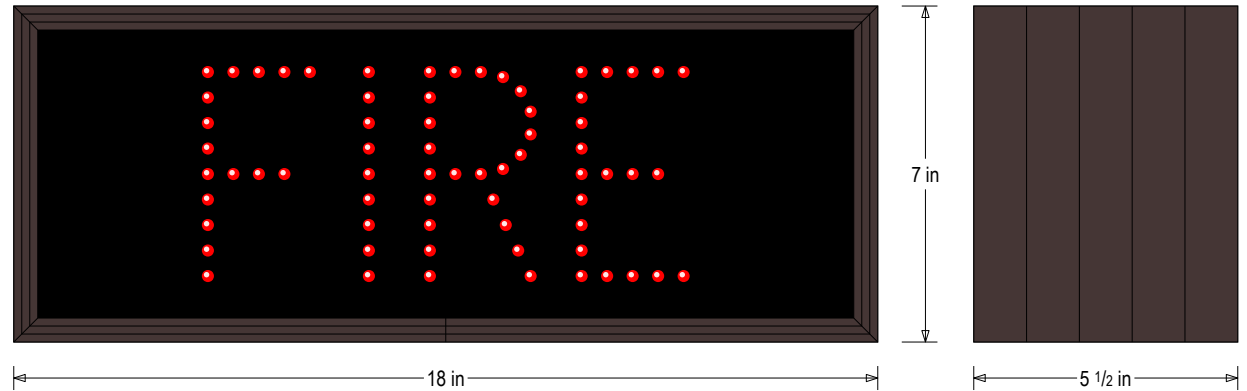

MESSAGE

Illumination: Super bright direct view LEDs. Message blanks out when off.

Sign Messages: See message table below

MESSAGE	LED/COLOR	HEIGHT	AMPS
FIRE	Red Wide Angle LEDs	4.25"	0.033-0.014
FIRE	Red Wide Angle LEDs	4.25"	0.033-0.014

NOTE: Above messages are independently controlled.

Product View

NOTE: Sign image may not exactly represent the finished product. For illustration purposes only.

Side A

Side B

Frame Detail