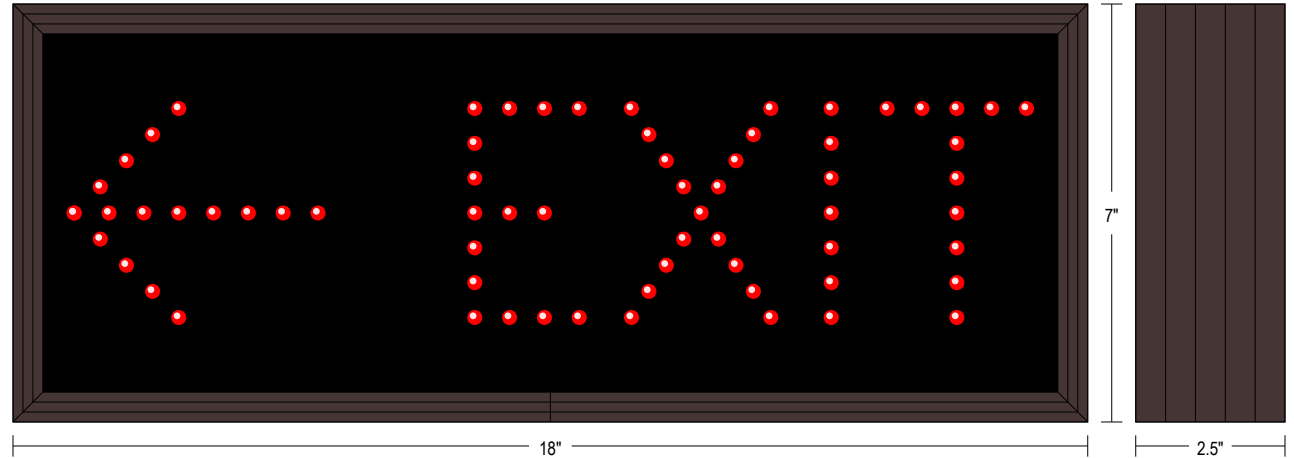

PRODUCT ID: 23935

Outdoor Blank-out LED Direct-view Sign

MODEL

TCL718R-C806/120-277VAC

DIMENSIONS

7" H x 18" W x 2.5" D (est. 5.543 lbs)

CLASS

CLASS: TCL Series

MESSAGE

Illumination: Super bright direct view LEDs. Message blanks out when off.

Sign Messages: See message table below

MESSAGE	LED/COLOR	HEIGHT	AMPS
EXIT w/Left Arrow	Red Wide Angle LED	3.5"	0.033-0.014

NOTE: Above messages are independently controlled.

Product View

NOTE: Sign image may not exactly represent the finished product. For illustration purposes only.

Frame Detail