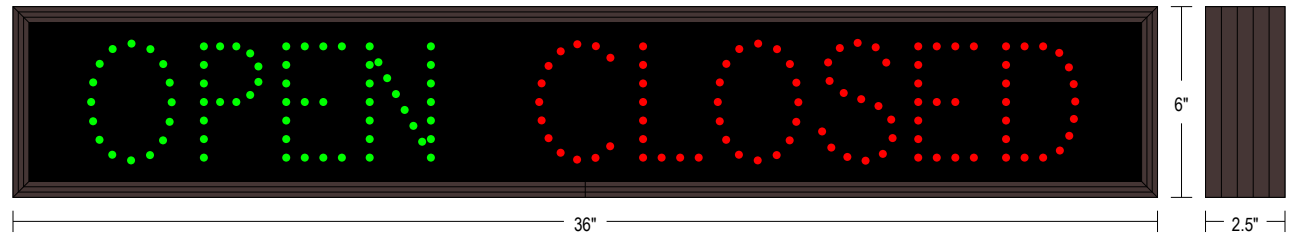

PRODUCT ID: 23678

Outdoor Blank-out LED Direct-view Sign

MODEL

TCL636GR-100/120-277VAC

DIMENSIONS

6" H x 36" W x 2.5" D (est. 7.7 lbs)

CLASS

CLASS: TCL Series

Faces: Single Faced Sign

Finish: Duranodic Bronze

Mounting Channel: None

ELECTRICAL

Flashing: Not Included

Input Voltage: 120-277 VAC

Photodimming: None

UL/cUL Listed: Listed for wet locations

MESSAGE

Illumination: Super bright direct view LEDs. Message blanks out when off.

Sign Messages: See message table below

Product View

NOTE: Sign image may not exactly represent the finished product. For illustration purposes only.

MESSAGE	LED/COLOR	HEIGHT	AMPS
---------	-----------	--------	------

OPEN	Green Wide Angle LED	3.5"	0.053-0.023
CLOSED	Red Wide Angle LED	3.5"	0.043-0.018

NOTE: Above messages are independently controlled.