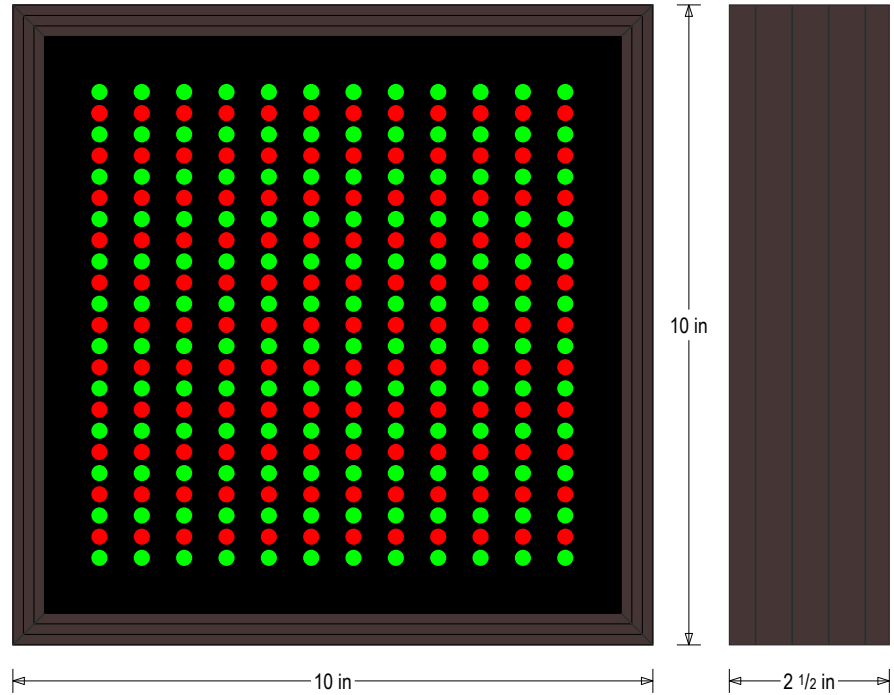

PRODUCT ID: 22435

Outdoor Blank-out LED Direct-view Sign

MODEL

TCL1010RG-A401/120-277VAC

DIMENSIONS

10" H x 10" W x 2.5" D (est. 5.125 lbs)

CLASS

CLASS: TCL Series

Control Method: Switch (not included) or external relay.

CONSTRUCTION

Back Construction: 0.050" Lift-n-Shift Back

Cabinet: 1-piece, corrosion resistant, extruded aluminum frame, 2.5" deep.

Face Material: 1/8" impact resistant, smoke-tinted polycarbonate (5109)

Faces: Single Faced Sign

Finish: Duranodic Bronze

Mounting Channel: None

ELECTRICAL

Flashing: Not Included

Input Voltage: 120-277 VAC

Photodimming: None

UL/cUL Listed: Listed for wet locations

MESSAGE

Illumination: Super bright direct view LEDs. Message blanks out when off.

Sign Messages: See message table below

MESSAGE	LED/COLOR	HEIGHT	AMPS
Red Indicator Bar	Red Wide Angle LED	8.0"	0.065-0.028
Green Indicator Bar	Green Wide Angle LED	8.0"	0.115-0.050

NOTE: Above messages are independently controlled.

Product View

NOTE: Sign image may not exactly represent the finished product. For illustration purposes only.