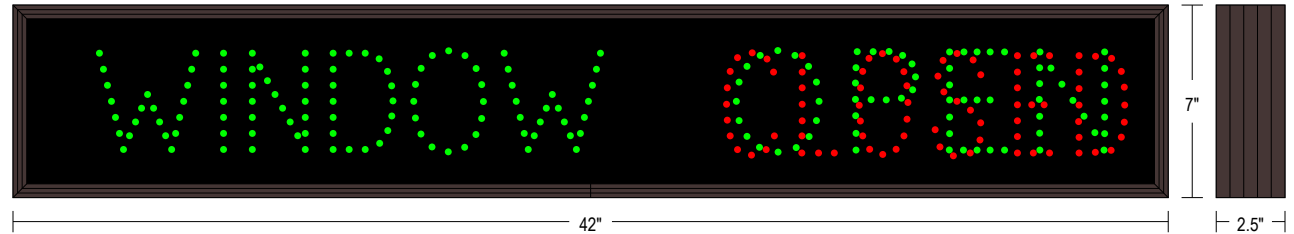

PRODUCT ID: 22419

Outdoor Blank-out LED Direct-view Sign

MODEL

TCL742GGR-A670/120-277VAC

DIMENSIONS

7" H x 42" W x 2.5" D (est. 10.317 lbs)

CLASS

CLASS: TCL Series

Faces: Single Faced Sign

Finish: Duranodic Bronze

Mounting Channel: None

ELECTRICAL

Flashing: Not Included

Input Voltage: 120-277 VAC

Photodimming: None

UL/cUL Listed: Listed for wet locations

MESSAGE

Illumination: Super bright direct view LEDs. Message blanks out when off.

Sign Messages: See message table below

Product View

NOTE: Sign image may not exactly represent the finished product. For illustration purposes only.

MESSAGE	LED/COLOR	HEIGHT	AMPS
WINDOW	Green Wide Angle LED	3.5"	0.084-0.036
OPEN	Green Wide Angle LED	3.5"	0.055-0.024
CLOSED	Red Wide Angle LED	3.5"	0.041-0.018

NOTE: Above messages are independently controlled.