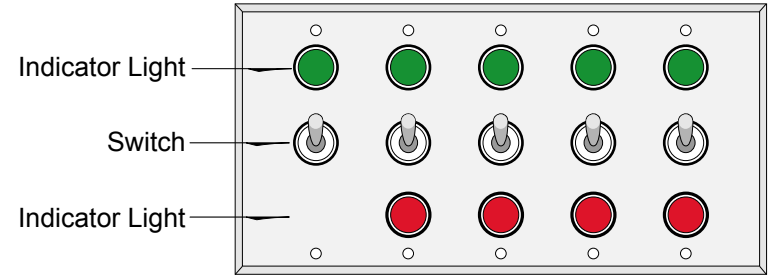

PRODUCT ID: 20837

Switch

MODEL

FVG23333 SPDT/120VAC

DIMENSIONS

4.5" H x 10" W x 1" D (est. 1 lbs)

CONSTRUCTION

Finish: Switch plate brushed stainless steel

Switch: Switch with indicator lights

Switch plate: Stamped stainless steel pre-punched for switch(es) and indicator light(s)

ELECTRICAL

Input Voltage: 120VAC

Product View

NOTE: Sign image may not exactly represent the finished product. For illustration purposes only.

Front View

Five Gang

Schematic View