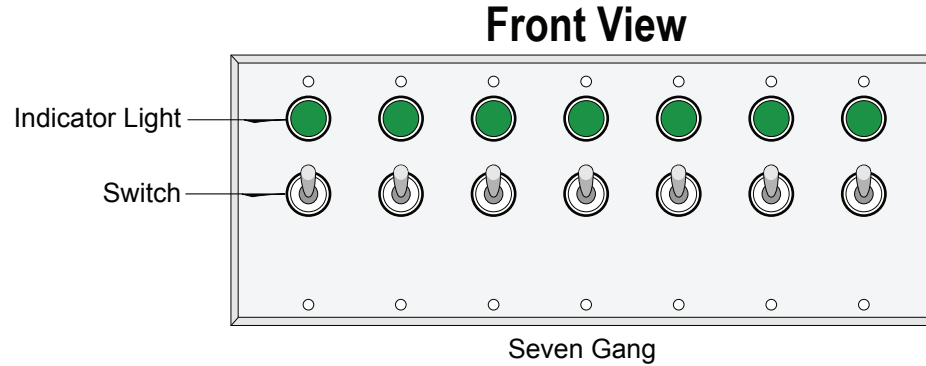

PRODUCT ID: 20489

Switch

MODEL

SVG2222222 SPST/120VAC

DIMENSIONS

4.5" H x 13.75" W x 1" D (est. 2 lbs)

CONSTRUCTION

Finish: Switch plate brushed stainless steel

Switch: Switch with indicator lights

Switch plate: Stamped stainless steel pre-punched for switch(es) and indicator light(s)

ELECTRICAL

Input Voltage: 120VAC

Product View

NOTE: Sign image may not exactly represent the finished product. For illustration purposes only.

Schematic View