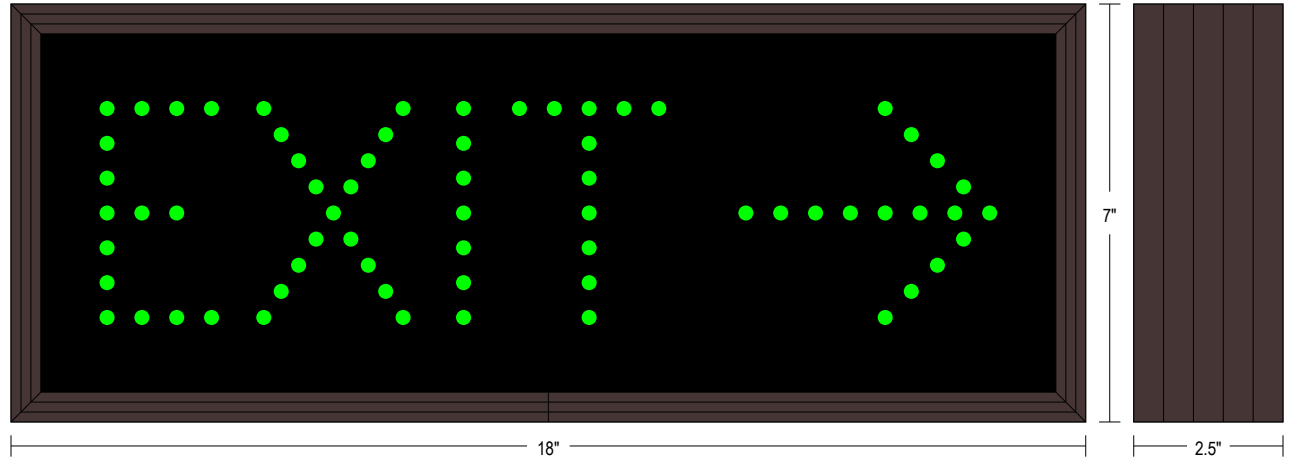

PRODUCT ID: 20418

Outdoor Blank-out LED Direct-view Sign

MODEL

TCL718G-A1035/120-277VAC

DIMENSIONS

7" H x 18" W x 2.5" D (est. 5.543 lbs)

CLASS

CLASS: TCL Series

Faces: Single Faced Sign

Finish: Duranodic Bronze

Mounting Channel: None

ELECTRICAL

Flashing: Not Included

Input Voltage: 120-277 VAC

Photodimming: None

UL/cUL Listed: Listed for wet locations

MESSAGE

Illumination: Super bright direct view LEDs. Message blanks out when off.

Sign Messages: See message table below

Product View

NOTE: Sign image may not exactly represent the finished product. For illustration purposes only.

MESSAGE	LED/COLOR	HEIGHT	AMPS
EXIT w/Right Arrow	Green Wide Angle LED	3.5"	0.055-0.024

NOTE: Above messages are independently controlled.

Frame Detail