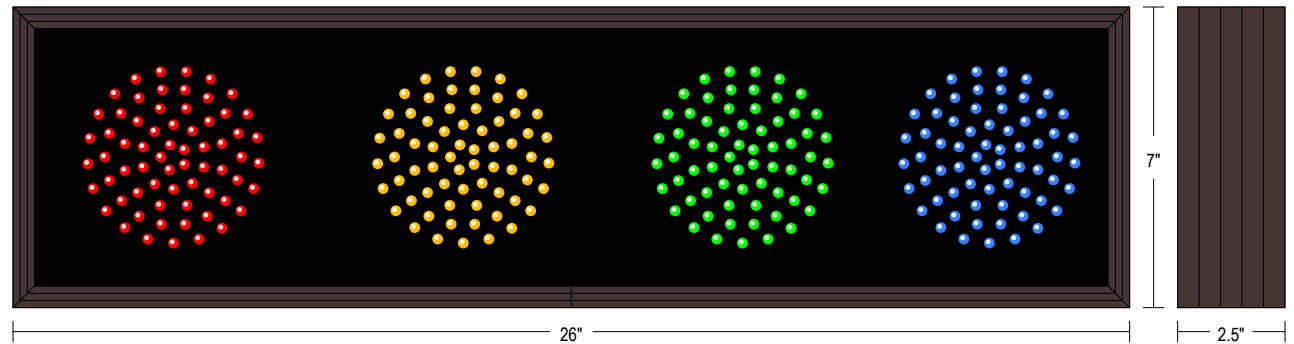

PRODUCT ID: 19731

Outdoor Blank-out LED Direct-view Sign

MODEL

TCL726RAGB-A991/120-277VAC

DIMENSIONS

7" H x 26" W x 2.5" D (est. 6.905 lbs)

CLASS

CLASS: TCL Series

Control Method: Switch (not included) or external relay.

CONSTRUCTION

Back Construction: 0.050" Lift-n-Shift Back

Cabinet: 1-piece, corrosion resistant, extruded aluminum frame, 2.5" deep.

Face Material: 1/8" impact resistant, smoke-tinted polycarbonate (5109)

Faces: Single Faced Sign

Finish: Duranodic Bronze

Mounting Channel: None

ELECTRICAL

Flashing: Not Included

Input Voltage: 120-277 VAC

Photodimming: None

UL/cUL Listed: Listed for wet locations

MESSAGE

Illumination: Super bright direct view LEDs. Message blanks out when off.

Sign Messages: See message table below

MESSAGE	LED/COLOR	HEIGHT	AMPS
Red Indicator	Red Wide Angle LED	4.0"	0.033-0.014
Amber Indicator Dot	Amber Wide Angle LED	4.0"	0.033-0.014
Green Indicator Dot	Green Wide Angle LED	4.0"	0.053-0.023
Blue Indicator Dot	Blue Wide Angle LED	4.0"	0.053-0.023

NOTE: Above messages are independently controlled.

Product View

NOTE: Sign image may not exactly represent the finished product. For illustration purposes only.