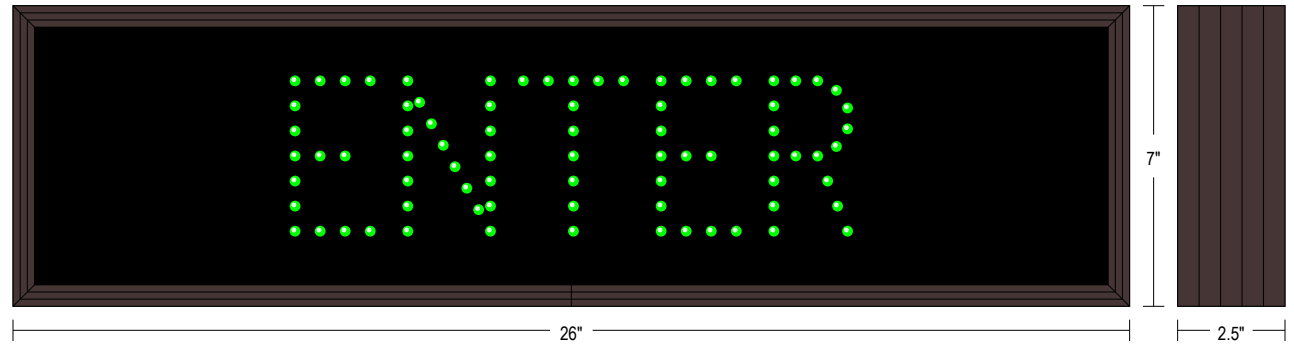

PRODUCT ID: 19723

Outdoor Blank-out LED Direct-view Sign

MODEL

TCL726G-185/120-277VAC

DIMENSIONS

7" H x 26" W x 2.5" D (est. 7.128 lbs)

CLASS

CLASS: TCL Series

Control Method: Switch (not included) or external relay.

CONSTRUCTION

Back Construction: 0.050" Lift-n-Shift Back

Cabinet: 1-piece, corrosion resistant, extruded aluminum frame, 2.5" deep.

Face Material: 1/8" impact resistant, smoke-tinted polycarbonate (5109)

Faces: Single Faced Sign

Finish: Duranodic Bronze

Mounting Channel: None

ELECTRICAL

Flashing: Not Included

Input Voltage: 120-277 VAC

Photodimming: None

UL/cUL Listed: Listed for wet locations

MESSAGE

Illumination: Super bright direct view LEDs. Message blanks out when off.

Sign Messages: See message table below

MESSAGE	LED/COLOR	HEIGHT	AMPS
ENTER	Green Wide Angle LED	3.5"	0.065-0.028

NOTE: Above messages are independently controlled.

Product View

NOTE: Sign image may not exactly represent the finished product. For illustration purposes only.