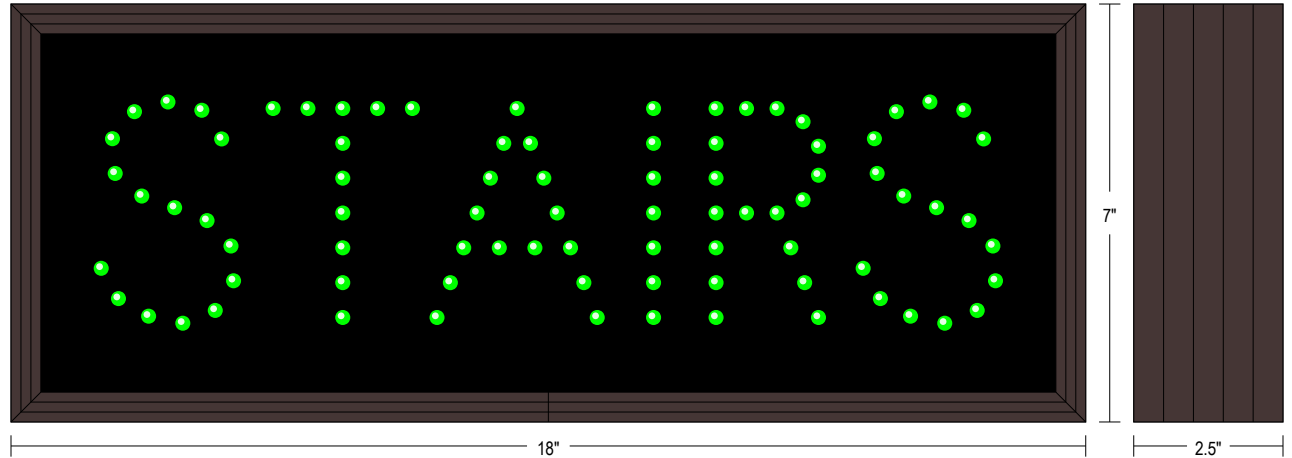

PRODUCT ID: 18414

Outdoor Blank-out LED Direct-view Sign

MODEL

TCL718G-A087/120-277VAC

DIMENSIONS

7" H x 18" W x 2.5" D (est. 5.543 lbs)

CLASS

CLASS: TCL Series

MESSAGE

Illumination: Super bright direct view LEDs. Message blanks out when off.

Sign Messages: See message table below

MESSAGE	LED/COLOR	HEIGHT	AMPS
---------	-----------	--------	------

STAIRS	Green Wide Angle LED	3.5"	0.067-0.029
--------	----------------------	------	-------------

NOTE: Above messages are independently controlled.

Product View

NOTE: Sign image may not exactly represent the finished product. For illustration purposes only.

Frame Detail