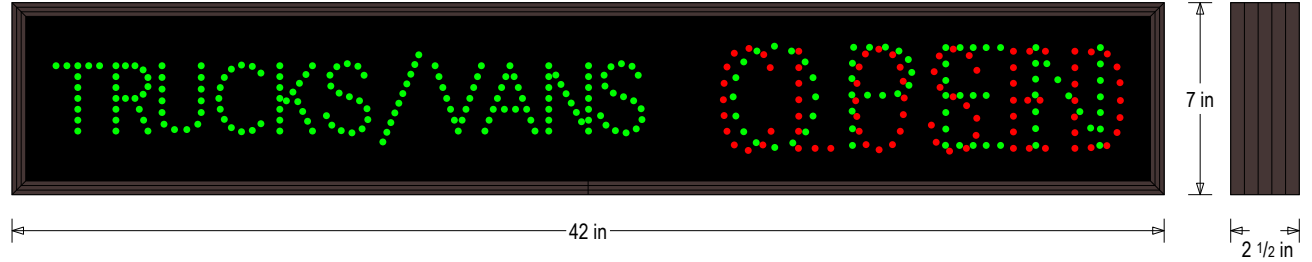

Faces: Single Faced Sign

Finish: Duranodic Bronze

Mounting Channel: None

ELECTRICAL

Flashing: Not Included

Input Voltage: 120-277 VAC

Photodimming: None

UL/cUL Listed: Listed for wet locations

MESSAGE

Illumination: Super bright direct view LEDs. Message blanks out when off.

Sign Messages: See message table below

Product View

NOTE: Sign image may not exactly represent the finished product. For illustration purposes only.

MESSAGE	LED/COLOR	HEIGHT	AMPS
TRUCKS/VANS	Green Wide Angle LED	2.375"	0.129-0.056
OPEN	Green Wide Angle LED	3.5"	0.055-0.024
CLOSED	Red Wide Angle LED	3.5"	0.041-0.018

NOTE: Above messages are independently controlled.