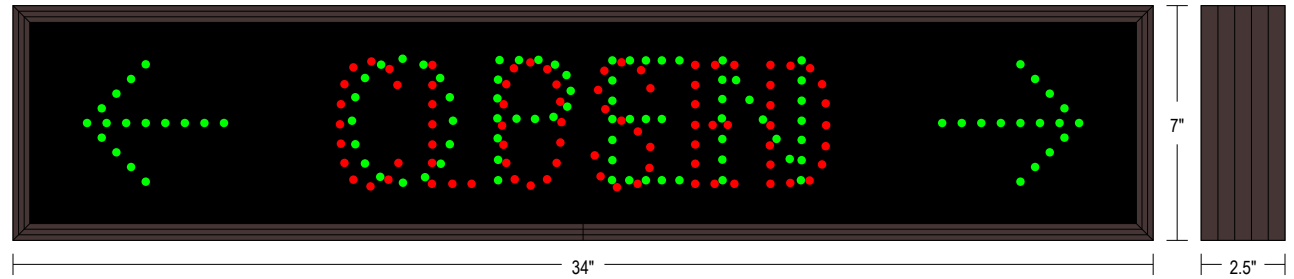

PRODUCT ID: 17915

Outdoor Blank-out LED Direct-view Sign

MODEL

TCL734GGRG-D637/120-277VAC

DIMENSIONS

7" H x 34" W x 2.5" D (est. 8.16 lbs)

CLASS

CLASS: TCL Series

Faces: Single Faced Sign

Finish: Duranodic Bronze

Mounting Channel: None

ELECTRICAL

Flashing: Not Included

Input Voltage: 120-277 VAC

Photodimming: None

UL/cUL Listed: Listed for wet locations

MESSAGE

Illumination: Super bright direct view LEDs. Message blanks out when off.

Sign Messages: See message table below

Product View

NOTE: Sign image may not exactly represent the finished product. For illustration purposes only.

Sample Display Options

Frame Detail

MESSAGE	LED/COLOR	HEIGHT	AMPS
Left Arrow	Green Wide Angle LED	3.5"	0.015-0.006
OPEN	Green Wide Angle LED	3.5"	0.055-0.024
CLOSED	Red Wide Angle LED	3.5"	0.041-0.018
Right Arrow	Green Wide Angle LED	3.5"	0.015-0.006