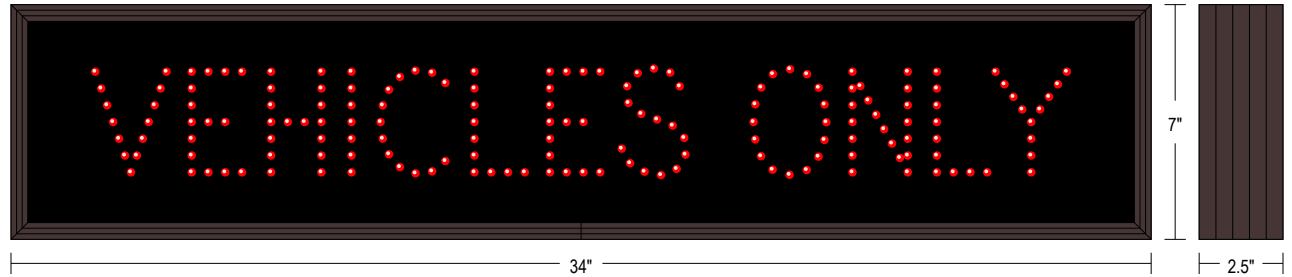

PRODUCT ID: 15565

Outdoor Blank-out LED Direct-view Sign

MODEL

TCL734R-D413/120-277VAC

DIMENSIONS

7" H x 34" W x 2.5" D (est. 7.795 lbs)

CLASS

CLASS: TCL Series

Control Method: Switch (not included) or external relay.

CONSTRUCTION

Back Construction: 0.050" Lift-n-Shift Back

Cabinet: 1-piece, corrosion resistant, extruded aluminum frame, 2.5" deep.

Face Material: 1/8" impact resistant, smoke-tinted polycarbonate (5109)

Faces: Single Faced Sign

Finish: Duranodic Bronze

Mounting Channel: None

ELECTRICAL

Flashing: Not Included

Input Voltage: 120-277 VAC

Photodimming: None

UL/cUL Listed: Listed for wet locations

MESSAGE

Illumination: Super bright direct view LEDs. Message blanks out when off.

Sign Messages: See message table below

Product View

NOTE: Sign image may not exactly represent the finished product. For illustration purposes only.