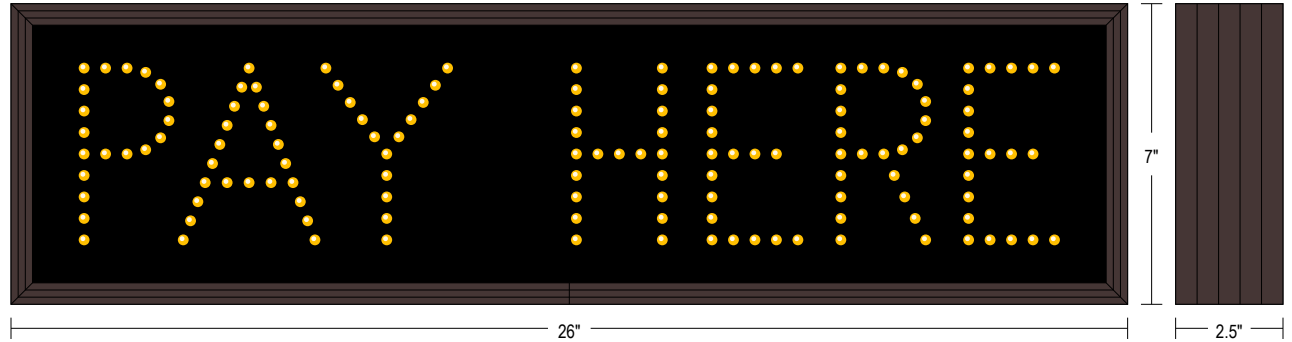

PRODUCT ID: 15346

Outdoor Blank-out LED Direct-view Sign

MODEL

TCL726A-A461/120-277VAC

DIMENSIONS

7" H x 26" W x 2.5" D (est. 6.54 lbs)

CLASS

CLASS: TCL Series

Control Method: Switch (not included) or external relay.

CONSTRUCTION

Back Construction: 0.050" Lift-n-Shift Back

Cabinet: 1-piece, corrosion resistant, extruded aluminum frame, 2.5" deep.

Face Material: 1/8" impact resistant, smoke-tinted polycarbonate (5109)

Faces: Single Faced Sign

Finish: Duranodic Bronze

Mounting Channel: None

ELECTRICAL

Flashing: Not Included

Input Voltage: 120-277 VAC

Photodimming: None

UL/cUL Listed: Listed for wet locations

MESSAGE

Illumination: Super bright direct view LEDs. Message blanks out when off.

Sign Messages: See message table below

Product View

NOTE: Sign image may not exactly represent the finished product. For illustration purposes only.