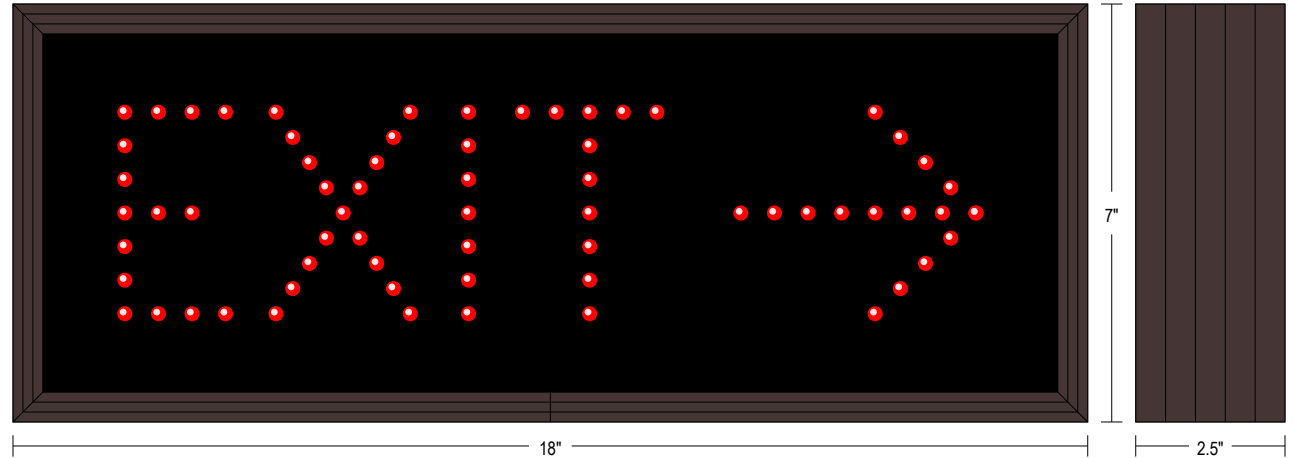

MESSAGE

Illumination: Super bright direct view LEDs. Message blanks out when off.

Sign Messages: See message table below

MESSAGE	LED/COLOR	HEIGHT	AMPS
EXIT w/ Right Arrow	Red Wide Angle LED	3.375"	0.033-0.014

NOTE: Above messages are independently controlled.

Product View

NOTE: Sign image may not exactly represent the finished product. For illustration purposes only.

Frame Detail