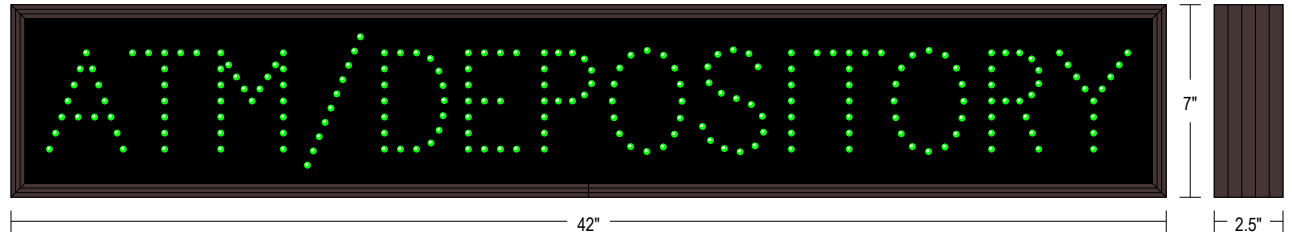

PRODUCT ID: 14998

Outdoor Blank-out LED Direct-view Sign

MODEL

TCL742G-A043/120-277VAC

DIMENSIONS

7" H x 42" W x 2.5" D (est. 10.267 lbs)

CLASS

CLASS: TCL Series

Faces: Single Faced Sign

Finish: Duranodic Bronze

Mounting Channel: None

ELECTRICAL

Flashing: Not Included

Input Voltage: 120-277 VAC

Photodimming: None

UL/cUL Listed: Listed for wet locations

MESSAGE

Illumination: Super bright direct view LEDs. Message blanks out when off.

Sign Messages: See message table below

Product View

NOTE: Sign image may not exactly represent the finished product. For illustration purposes only.

MESSAGE	LED/COLOR	HEIGHT	AMPS
ATM/DEPOSITORY	Green Wide Angle LED	3.5"	0.161-0.070

NOTE: Above messages are independently controlled.

Frame Detail