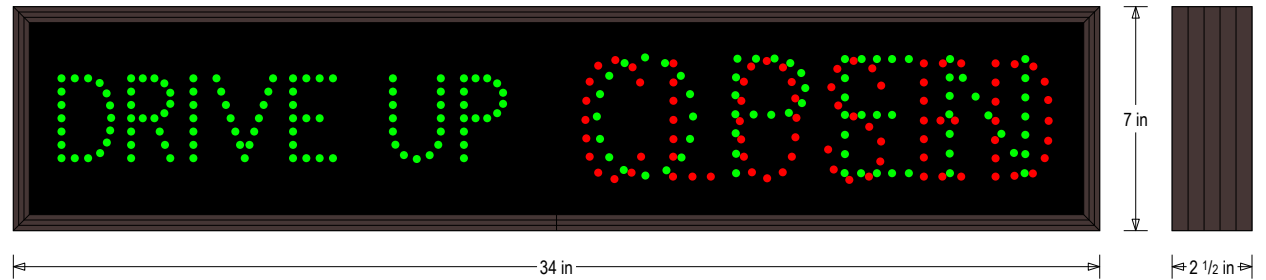

PRODUCT ID: 14864

Outdoor Blank-out LED Direct-view Sign

MODEL

TCL734GGR-C210/120-277VAC

DIMENSIONS

7" H x 34" W x 2.5" D (est. 7.55 lbs)

CLASS

CLASS: TCL Series

Control Method: Switch (not included) or external relay.

CONSTRUCTION

Back Construction: 0.050" Lift-n-Shift Back

Cabinet: 1-piece, corrosion resistant, extruded aluminum frame, 2.5" deep.

Face Material: 1/8" impact resistant, smoke-tinted polycarbonate (5109)

Faces: Single Faced Sign

Finish: Duranodic Bronze

Mounting Channel: None

ELECTRICAL

Flashing: Not Included

Input Voltage: 120-277 VAC

Photodimming: None

UL/cUL Listed: Listed for wet locations

MESSAGE

Illumination: Super bright direct view LEDs. Message blanks out when off.

Sign Messages: See message table below

Product View

NOTE: Sign image may not exactly represent the finished product. For illustration purposes only.