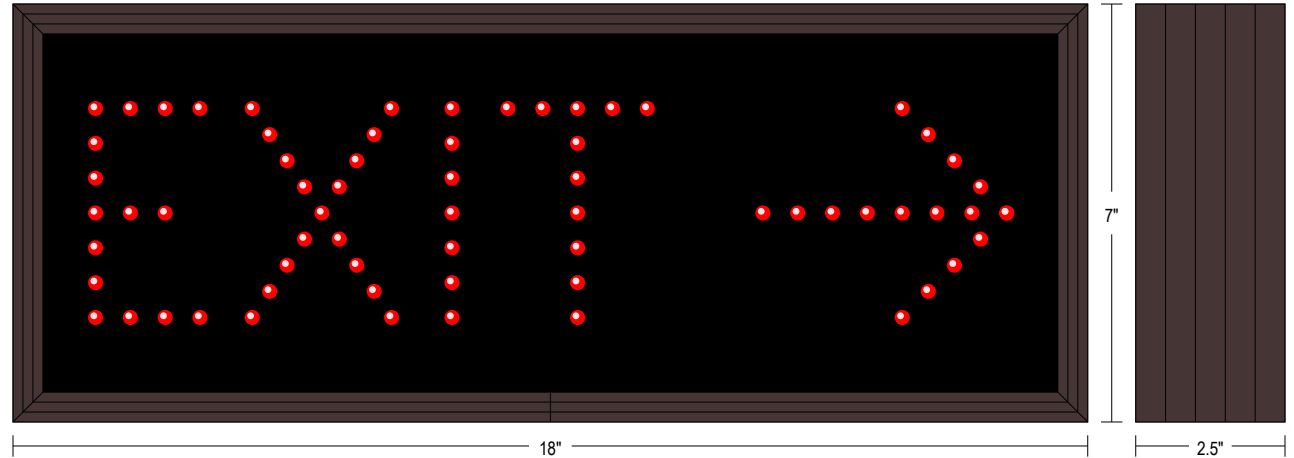

MESSAGE

Illumination: Super bright direct view LEDs. Message blanks out when off.

Sign Messages: See message table below

MESSAGE	LED/COLOR	HEIGHT	AMPS
EXIT w/Right Arrow	Red Wide Angle LED	3.5"	0.033-0.014

NOTE: Above messages are independently controlled.

Product View

NOTE: Sign image may not exactly represent the finished product. For illustration purposes only.

Frame Detail