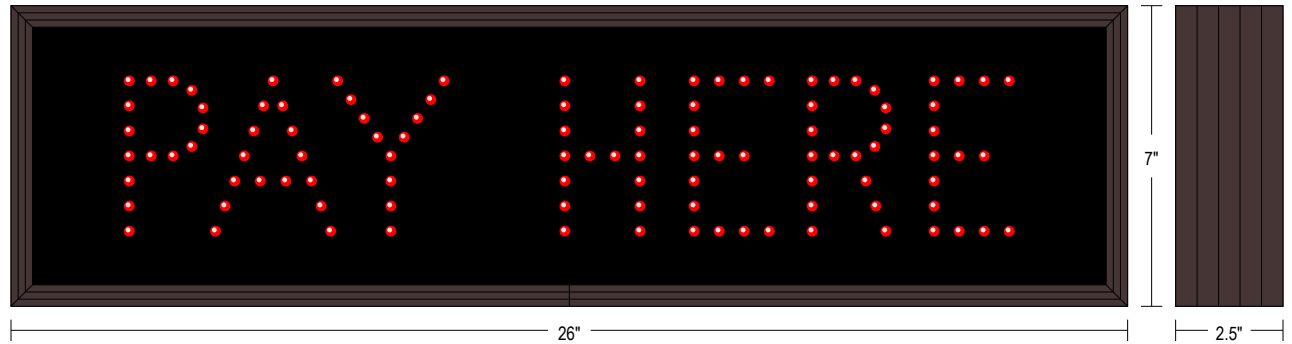

MESSAGE

Illumination: Super bright direct view LEDs. Message blanks out when off.

Sign Messages: See message table below

MESSAGE	LED/COLOR	HEIGHT	AMPS
PAY HERE	Red Wide Angle LED	3.5"	0.053-0.023

NOTE: Above messages are independently controlled.

Product View

NOTE: Sign image may not exactly represent the finished product. For illustration purposes only.

Frame Detail