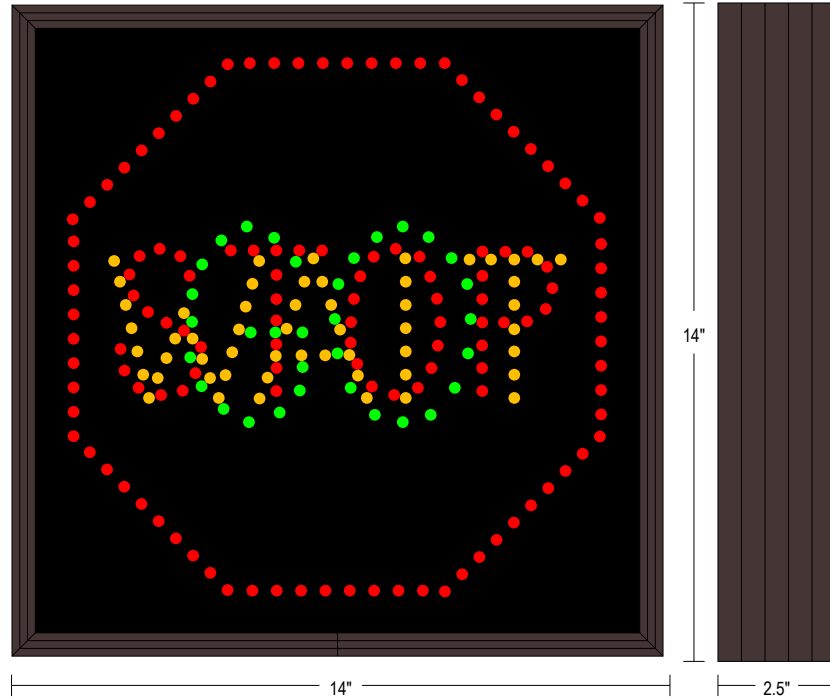

PRODUCT ID: 12957

Outdoor Blank-out LED Direct-view Sign

MODEL

TCL1414RGA-C864/120-277VAC

DIMENSIONS

14" H x 14" W x 2.5" D (est. 7.162 lbs)

CLASS

CLASS: TCL Series

MESSAGE

Illumination: Super bright direct view LEDs. Message blanks out when off.

Sign Messages: See message table below

MESSAGE	LED/COLOR	HEIGHT	AMPS
STOP w/Octagon	Red Wide Angle LED	11.75", 3.0"	0.065-0.028
GO	Green Wide Angle LED	4.0"	0.027-0.012
WAIT	Amber Wide Angle LED	3.0"	0.027-0.012

NOTE: Above messages are independently controlled.

Product View

NOTE: Sign image may not exactly represent the finished product. For illustration purposes only.

Sample Display Options

Frame Detail